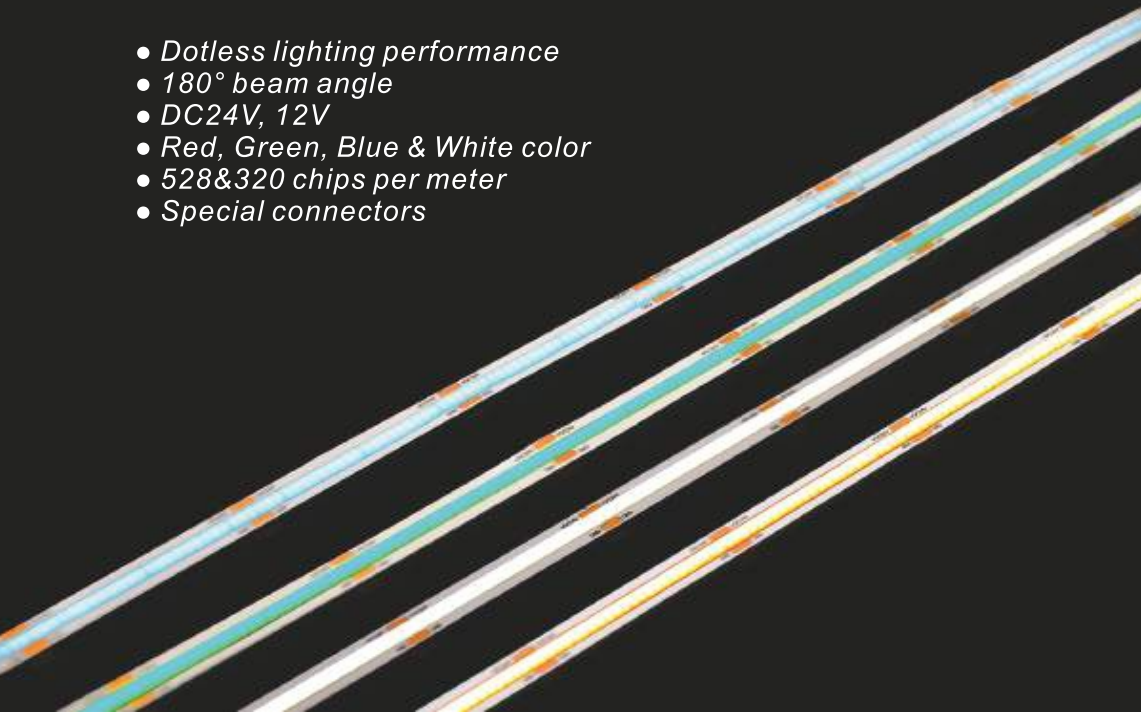

All of information is subject to change without notice
Lumwise lighting CO.,LTD @All rights reserved

LUMIWISE[®]

COB LED STRIPS Brochure

2020.V1.0

The NEW COB Strip

- Dotless lighting performance
- 180° beam angle
- DC24V, 12V
- Red, Green, Blue & White color
- 528&320 chips per meter
- Special connectors

COB STRIP LIGHTS

Item NO.	Photo	QTY/M	Voltage	W(mm)	Segment	W/M	Lm/M	Lm/W
24Vdc Input								
COB5282-R		528	24	10	45.45	10	/	/
COB5282-G		528	24	10	45.45	10	/	/
COB5282-B		528	24	10	45.45	10	/	/
COB5282-ER		528	24	10	45.45	10	1100	110
COB5282		528	24	10	45.45	15	1650	110
COB5282-CC		528	24	10	45.45	10	1100	110
COB3202		320	24	8	100	8	880	110
12Vdc Input								
COB5281		528	12	10	22.73	10	1100	110
COB5281		528	12	10	22.73	15	1650	110
COB5281-CC		528	12	10	22.73	10	1100	110
COB3201		320	12	8	50	8	880	110